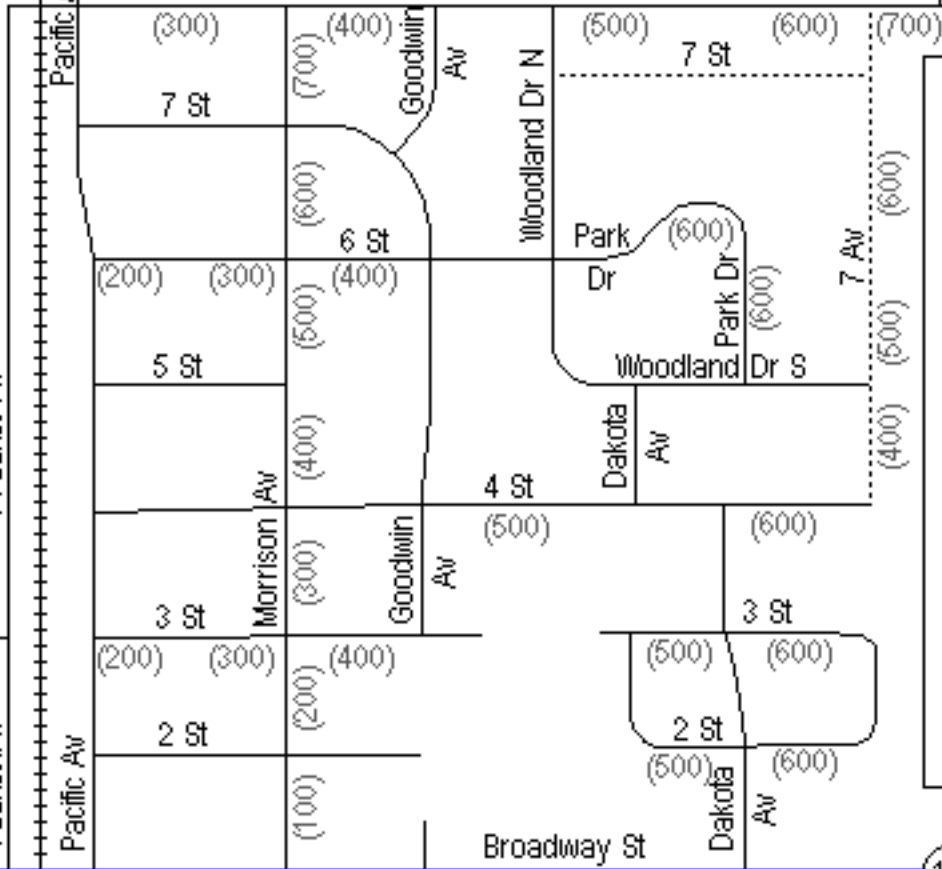

Pacific Av (1400) (1300) (1200) (1100) (1000) (900) (800)

# Thompson, ND

Block Dr NE

12 St NE

Norton Av (100)

Atlantic Av

St St St St St St St

	INTERSTATE HIGHWAY
	U.S. HIGHWAY
	STATE HIGHWAY
	COUNTY ROUTE
12 Av NE	RURAL ADDRESSING
17 Av S	CITY ADDRESSING
	4 LANE PAVED (DIVIDED)
	4 LANE PAVED ROAD
	2 LANE PAVED ROAD
	COUNTY GRAVEL ROAD
	GRAVEL OR GRADED ROAD
	UNIMPROVED ROAD OR TRAIL
	INTERCHANGE OR MILE POST
	CITY, TOWN OR DEVELOPED AREA

15

15

13 St NE

17

7 Av NE

12 St NE