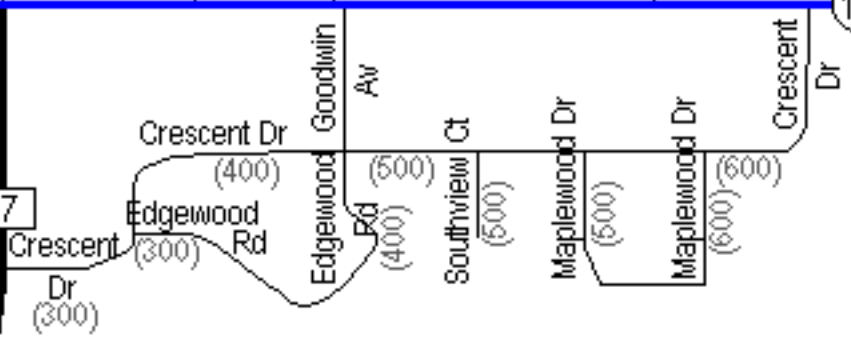

# Thompson, ND

Block Dr NE

12 St NE

Norton Av (100)

Atlantic Av

St St St St St St St

	INTERSTATE HIGHWAY
	U.S. HIGHWAY
	STATE HIGHWAY
	COUNTY ROUTE
12 Av NE	RURAL ADDRESSING
17 Av S	CITY ADDRESSING
	4 LANE PAVED (DIVIDED)
	4 LANE PAVED ROAD
	2 LANE PAVED ROAD
	COUNTY GRAVEL ROAD
	GRAVEL OR GRADED ROAD
	UNIMPROVED ROAD OR TRAIL
	INTERCHANGE OR MILE POST
	CITY, TOWN OR DEVELOPED AREA

15

15

13 St NE

17

7 Av NE

12 St NE